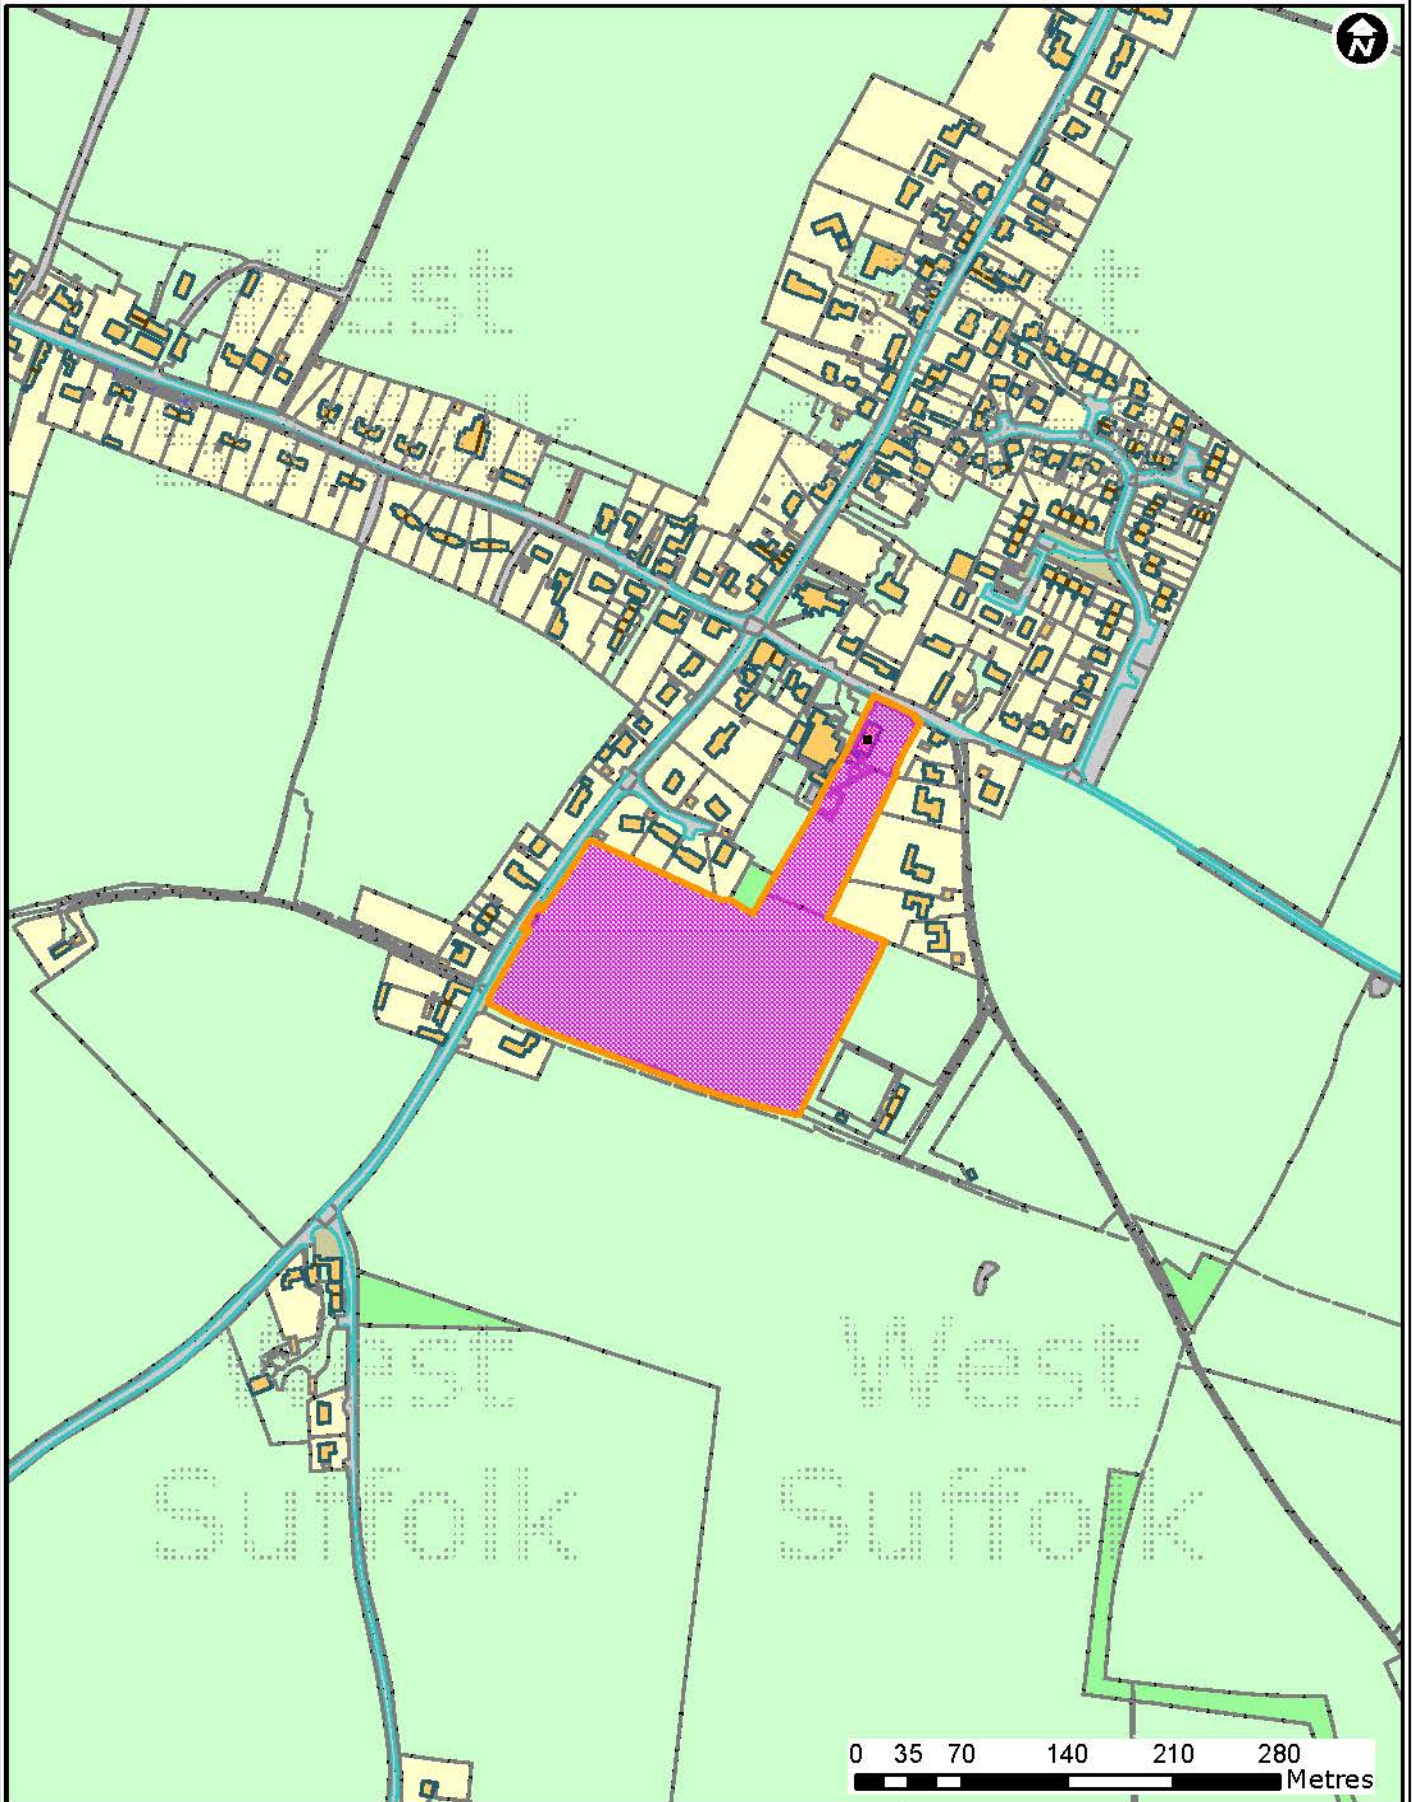

DC/15/2298/FUL

Village Hall, Thelnetham Road, Hopton

Forest Heath • St Edmundsbury

West Suffolk
working together

© Crown Copyright and database rights 2015 Ordnance Survey 100019675/100023282. You are not permitted to copy, sub-license, distribute or sell any of this data to third parties in any form. Use of this data is subject to terms and conditions. See www.westsuffolk.gov.uk/disclaimer.cfm.

Scale: 1:5,000
Date: 13/07/2016